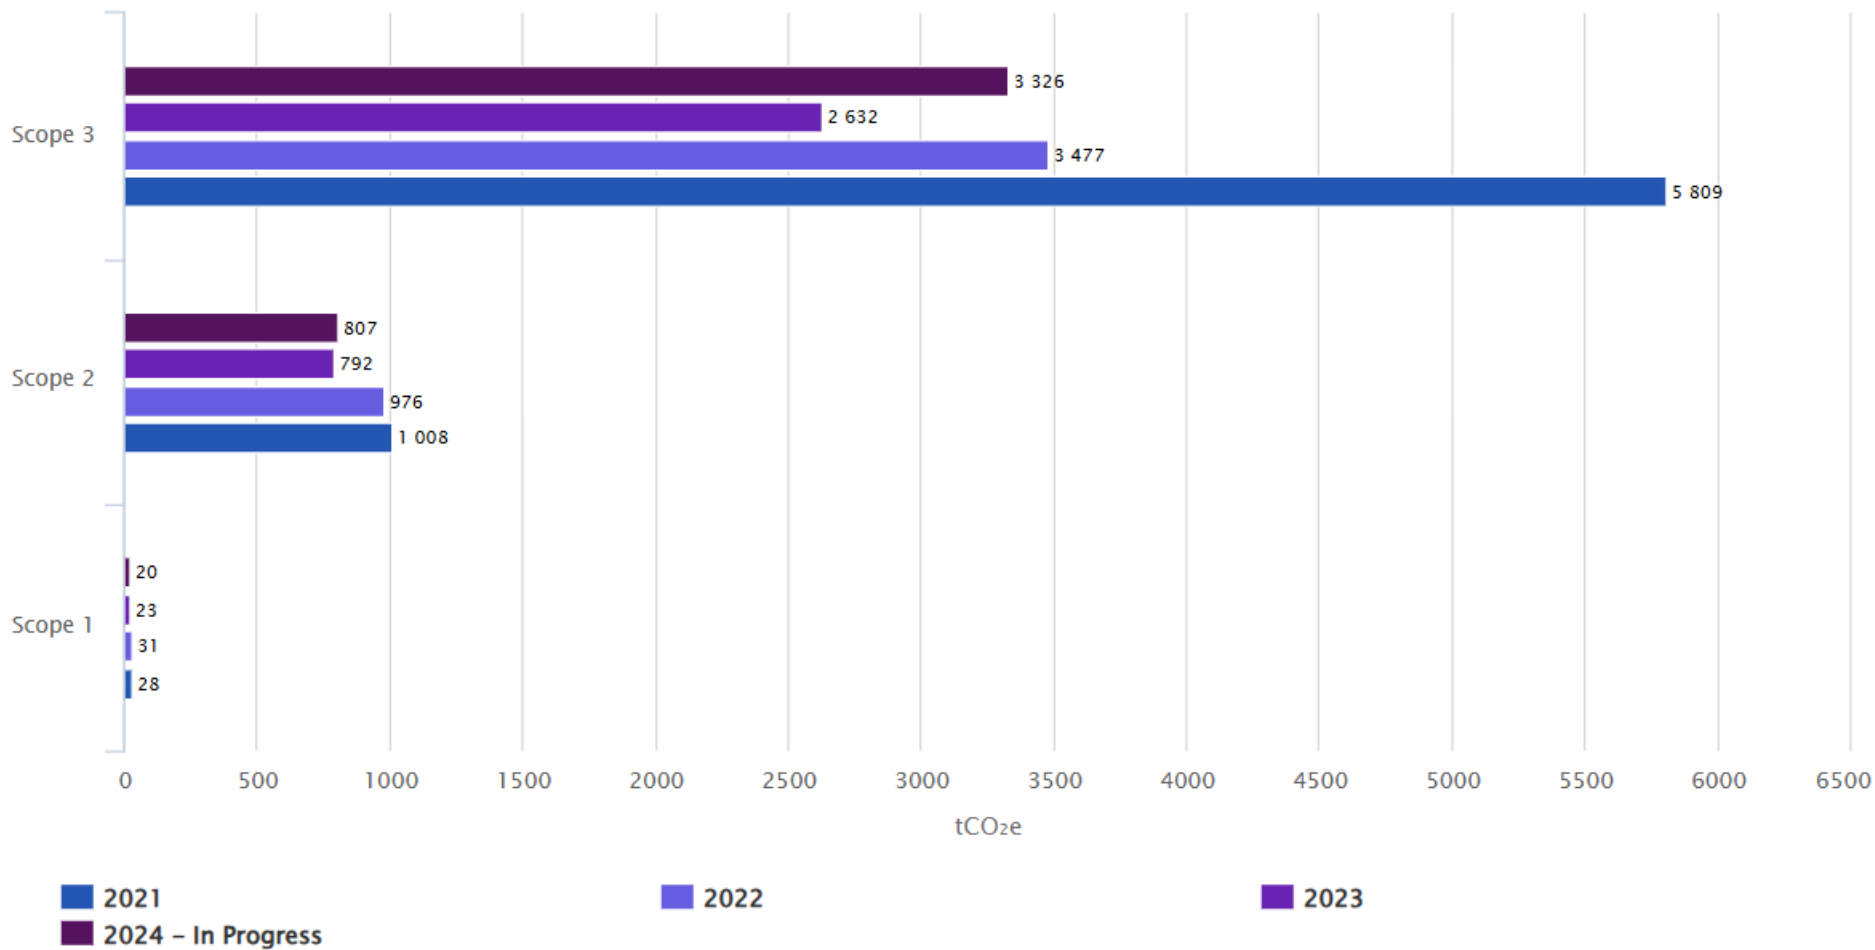

CCL Design (Singapore) Pte Ltd

Annual Green House Gas
Emissions Scope 1, 2 & 3
Year 2024

Electronics

Automotive

Industrial

Emissions

2024 - In Progress 2023 2022 +1 more

CCL  Design
